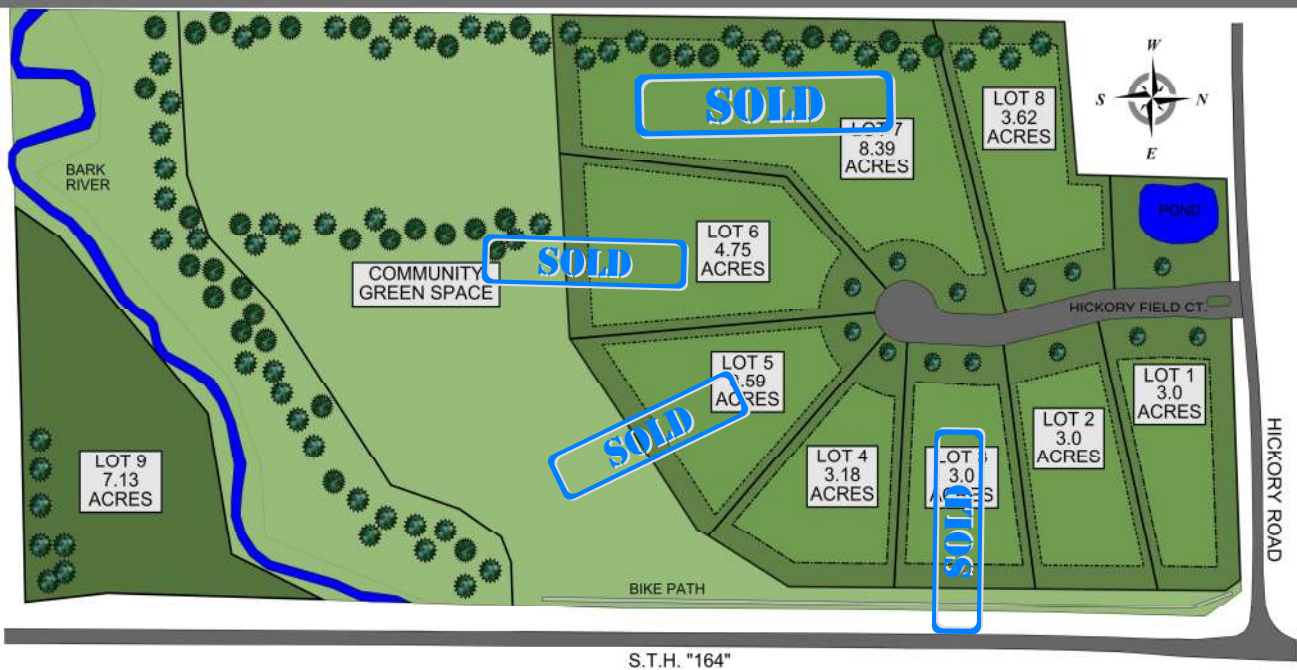

ESTATE LOTS: HICKORY FIELDS SUBDIVISION

S.T.H. "164"

FOR INFORMATION CONTACT (262) 677-9933

Lot #	Acreage	Cost
1	3.00	\$ 140,000
2	3.00	\$ 140,000
3	3.00	\$ SOLD -
4	3.18	\$ 145,000
5	3.59	\$ SOLD -
6	4.75	\$ SOLD -
7	8.39	\$ SOLD 000
8	3.62	\$ 160,000
9	7.13	\$ 210,000

The lots at "Hickory Fields" have amazing natural features

Some have slopes for exposed basements

Some surround natural kettles

Some are wooded

All are 3 acres or more